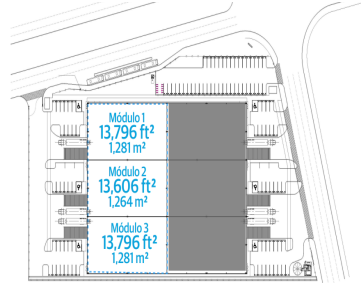

www.pinnmx.com