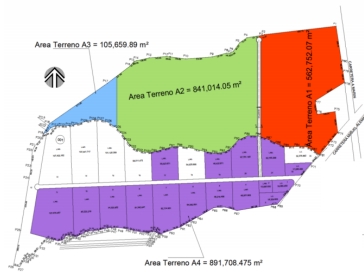

www.pinnmx.com