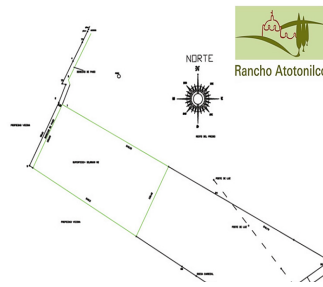

¡ENCONTRAMOS EL LUGAR PERFECTO PARA TI!

1 Emplazamiento
LUGAR PERFECTO PARA TI
EN UN MUNDO EN CAMBIO. EQUIPADO
EL MUNDO DE HOY EN DÍA.

Atotonilco

RANCHO ATOTONILCO • SAN MIGUEL DE ALLENDE

www.pinmex.com