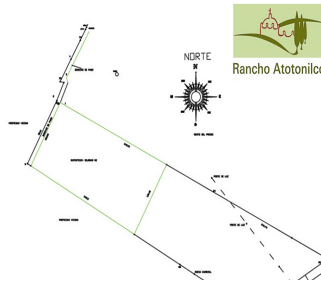

DATOS DEL VENDEDOR

Nombre: info@resma.mx

Teléfono: 415 145 1367

Correo Electrónico: info@resma.mx

¡ENCONTRAMOS EL LUGAR PERFECTO PARA TI!

www.pinmx.com