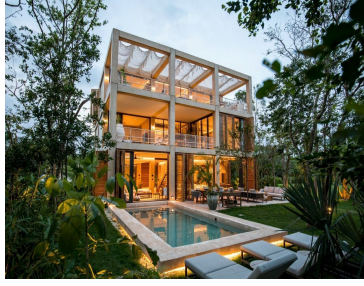

¡ENCONTRAMOS EL LUGAR PERFECTO PARA TI!

www.pinnmx.com