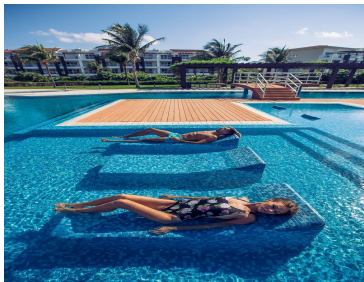

¡ENCONTRAMOS EL LUGAR PERFECTO PARA TI!

www.pinmx.com